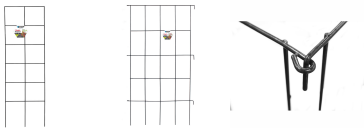

## Vegie Panels

### Plant Support / Cages & Frames

- Train and support growing plants or vegetables
- Features interlocking hooks
- Quick and easy to set up
- Spiked feet fix securely into soil

### QUICK AND EASY VEGIE PANELS

Whites Vegie Panel is an easy way to train and support growing climbing plants in your garden or pots. It features interlocking hooks that allow you to create various grow cage designs. Simply push the spiked feet into the soil.