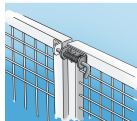

Spring Latch

Fencing Solutions / Gates & Fittings

- Latch with spring
- Suitable for gates, cages & box trailers
- Screw-in or weld-on

BOLT LATCH WITH SPRING

Whites Spring Latch is a 12mm bolt latch with spring that can be screwed-in or welded-on.

Suitable for gates, cages and box trailers, the latch pulls back to open and then springs back into place when you want to secure the gate or door.

Code	Product Description
13888	Spring Latch