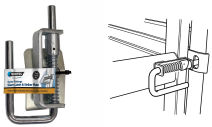

## Slam Latch & Striker Plate

Fencing Solutions / Gates & Fittings

- Ideal for cattle yard fencing
- Tough & durable for heavy gates
- Quick access - locks strong

### IDEAL FOR CATTLE YARD FENCING

Whites Slam Latch and Striker Plate is a tough and durable fitting to secure heavy gates.

Featuring weld-on spring-loaded latch and striker plate designed for cattle yards so it provides quick access and locks strong.

Code	Product Description
13889	Slam Latch & Striker Plate