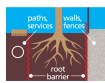

Root Barrier

Garden Edging / Landscaper's Edging

- Rippled surface helps retain roots
- Holds mulch and prevents water run-off
- Protects fences and walls

IDEAL FOR LARGE PLANTS AND TREES

Whites Edge Barrier minimises the damaging effects roots and moisture can have on walls, paths, fences and underground services.