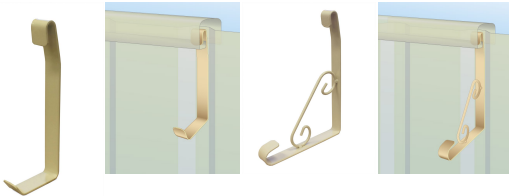

Panel Fencing Hooks

Plant Support / Hanging Basket Accessories

PANEL FENCING HOOKS

Whites Panel Fencing Hooks are specifically made for steel panel fencing applications. The hooks provide a strong, secure anchor for hanging plants and other items. Available in Classic and Decorative designs.

To install the hooks, simply slide under fence capping and pull down to lock in place.

| Code | Product Description |
|-------|-------------------------|
| 18149 | Fence Hook - Classic |
| 18150 | Fence Hook - Decorative |