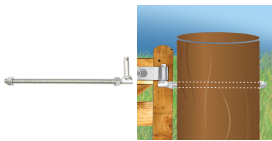

## Gate Pin

### Fencing Solutions / Gates & Fittings

- Suits steel & timber posts
- 350mm
- Includes 2 nuts & 2 washers
- Available at selected Bunnings Victoria stores only - Please check with your local VIC store.

### SCREW-IN THREADED GUDGEON - FOR 25NB GATES

Whites Gate Pin is a strong and sturdy screw-in M20 threaded gudgeon for 25NB gates.

It is suitable for steel and timber posts and is compatible with [Gate Strap Hinge](#).

It measures 350mm in length and includes 2 nuts and 2 washers.

Code	Product Description
13894	Gate Pin

\*Available in VIC stores only.