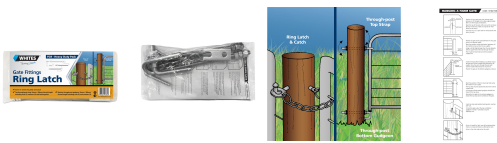

FG9 Ring Latch

Fencing Solutions / Gates & Fittings

- Gate pack for locking gates
 - 12mm ring latch & catch, with chain
 - Comes with top strap & bottom gudgeon
 - Available at selected Bunnings South Australia & Victoria only.
- Please check with your local SA or VIC store.

FG9 RING LATCH - HEAVY DUTY PACK

Whites FG9 Ring Latch is a convenient way for locking gates. Featuring a screw-in 12mm ring latch and catch with chain, the pack includes:

- top through-post strap 16mm x 300mm thread length, 3 x nuts, 2 x washers and backing plate
- bottom through-post gudgeon 16mm x 300mm thread length, 2 x nuts and 2 x washers

Also available in Drop Latch style.

For full installation instruction, click on the image in the photo gallery.

Code	Product Description
13784	FG9 Ring Latch pack*

* Available in South Australia & Victoria only