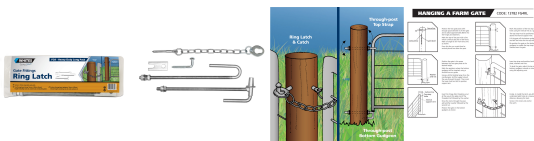

FG4 Ring Latch

Fencing Solutions / Gates & Fittings

- Gate pack for locking gates
- 12mm ring latch & catch, with chain
- Comes with top strap & bottom gudgeon
- Available at selected Bunnings New South Wales, Queensland & Victoria only. Please check with your local NSW, QLD or VIC store.

FG4 RING LATCH - HEAVY DUTY LONG PACK

Whites FG4 Ring Latch is a convenient way for locking gates. Featuring a screw-in 12mm ring latch and catch with chain, the pack includes:

- top through-post strap 16mm x 400mm thread length, 3 x nuts, 2 x washers and backing plate
- bottom through-post gudgeon 16mm x 400mm thread length, 2 x nuts and 2 x washers

Also available in Drop Latch style.

For full installation instruction, click on the image in the photo gallery.

Code	Product Description
13782	FG4 Ring Latch pack*

* Available in New South Wales, Queensland & Victoria only