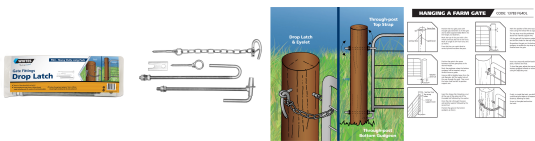

FG4 Drop Latch

Fencing Solutions / Gates & Fittings

- Gate pack for locking gates
- 12mm drop latch & eyelet, with chain
- Comes with top strap & bottom gudgeon
- Available at selected Bunnings New South Wales & Queensland only. Please check with your local NSW or QLD store.

FG4 DROP LATCH - HEAVY DUTY LONG PACK

Whites FG4 Drop Latch is a convenient way for locking gates. Featuring a screw-in 12mm drop latch and eyelet with chain, the pack includes:

- top through-post strap 16mm x 400mm thread length, 3 x nuts, 2 x washers and backing plate
- bottom through-post gudgeon 16mm x 400mm thread length, 2 x nuts and 2 x washers