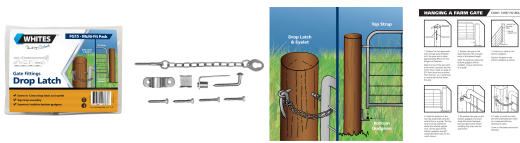

## FG15 Drop Latch

### Fencing Solutions / Gates & Fittings

- Gate pack for locking gates
- 12mm drop latch & eyelet, with chain
- Comes with top strap & bottom gudgeon
- Available at selected Bunnings New South Wales, Queensland, South Australia & Victoria only. Please check with your local NSW, QLD, SA or VIC store.

## FG15 DROP LATCH - MULTI-FIT PACK

Whites FG15 Drop Latch is a convenient way for locking gates. Featuring a screw-in 12mm drop latch and eyelet with chain, top strap and screw-on/weld-on gudgeon.

Also available in Ring Latch style.