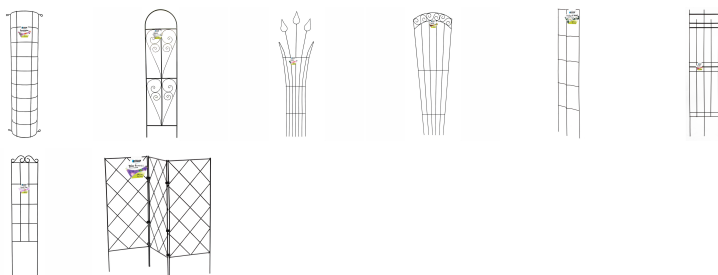

## Decorative Trainers

### Plant Support / Obelisks & Trainers

- Provide durable support for climbing plants
- Enhances your garden
- Quick and easy to set up
- Available in a range of styles and sizes to suit your needs

Code	Product Description	Size
18209	Downpipe Plant Trainer	90cm x 28cm
18224	Juliet Plant Trainer	120cm x 30cm
18225	Lotus Plant Trainer	130cm x 40cm
18226	Tuscan Plant Trainer	160cm x 46cm
18227	Ridged Wall Plant Trainer	120cm x 27cm
18228	Seville Plant Trainer	150cm x 34cm
18235	Scroll Top Plant Trainer	95cm x 20cm
18236	Trio Screen Plant Trainer	50cm x 20cm