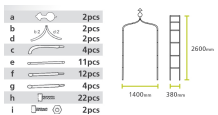

Easy to assemble, black powder-coated steel with secure base.

Measures: 2600mm high, 1400mm wide & 380mm deep. See illustration and components included below:

Code	Product Description	Height	Colour
18063	Cambridge Arch	2600mm	Black