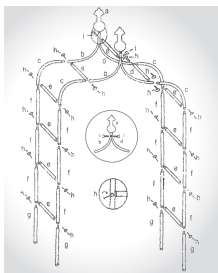

### DECORATIVE GARDEN ACCENT

Whites Cambridge Arch creates a striking garden entrance.

Its charming design features elegant finials and commands a presence. Ideal for supporting flowering climbers and vines, and frames your garden.

Easy to assemble, black powder-coated steel with secure base.

Measures: 2600mm high, 1400mm wide & 380mm deep. See illustration and components included below:

Code	Product Description	Height	Colour
18063	Cambridge Arch	2600mm	Black