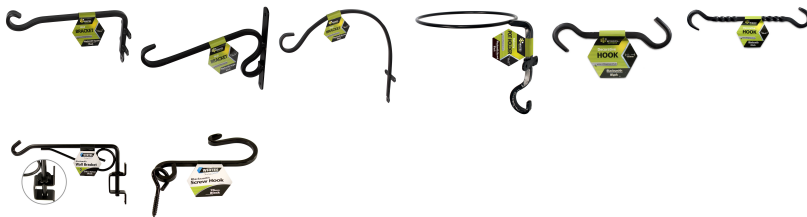

Blacksmith Brackets

Plant Support / Hanging Basket Accessories

- Ideal for hanging baskets and more
- Range of decorative designs to enhance your home
- Mount easily to walls
- Manufactured from heavy duty metal

DECORATIVE & DURABLE BRACKETS

The Whites Blacksmith range features wall brackets, hooks and a pot holder in the style of traditional black steel. Made from heavy duty steel with a powder coated finish for a longer life. Quick and easy to mount.

Brackets are available in fixed or swivel style and different decorative treatments. Pot holder and Hooks complete the look.

Code	Product Description	Size mm	Colour
Wall Bracket Range			
18158	Wall Bracket - Blacksmith Swivel	270	Black
18161	Wall Bracket – Blacksmith Square	250	Black
18162	Wall Bracket – Blacksmith Angle	250	Black
18163	Wall Bracket – Blacksmith Round	300	Black
Pot Holder			
18164	Pot Holder - Blacksmith	200	Black
Hooks Range			
18121	Hook - Blacksmith	150	Black
18122	Hook - Blacksmith	250	Black
18125	Screw Hook - Blacksmith	70	Black